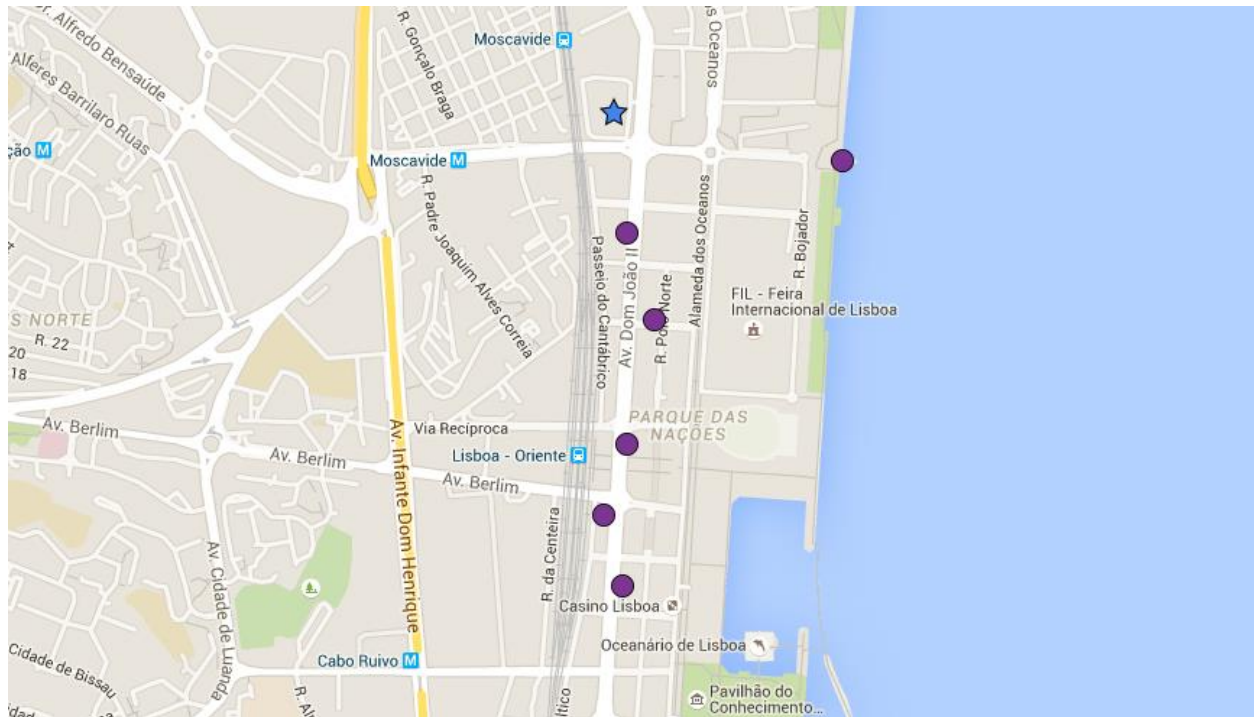

EQUIP Workshop in Lisbon - Practicalities

The ESG as promoters of change in the European Higher Education Area – A workshop for QA practitioners

Lisbon School of Nursing (ESEL), Av. D. João II, Lote 4.69.01, Parque das Nações, Lisbon, 6-7 June 2016

Map

You can view the workshop map in Google Maps [here](#).

Venue

Lisbon School of Nursing (ESEL) – Av. D. João II, Lote 4.69.01, Parque das Nações, Lisbon, Portugal. It is located in Parque das Nações the centre of the 1998 World Exposition. The venue is indicated by the **blue star** on the map above.

Accommodation

Recommended hotels are indicated in **violet** on the map above. All are located within walking distance of the venue.

Hotel ibis Lisboa Parque das Nações, Rua Do Mar Vermelho, Lote 1 07 2 2, 1990-203 Lisbon, T: +351 210 730470, F: +351 210 730479, email: H8501@ACCOR.COM, [website](#)

- Starting at EUR 261.00

TRYP Lisboa Oriente Hotel, Av. D. João II, Parque das Nações, 1990-083 Lisbon, T: +351 218 930 000, F: +351 218 930 099, email: tryp.orientemeliaportugal.com, [website](#)

- Starting at EUR 127.00